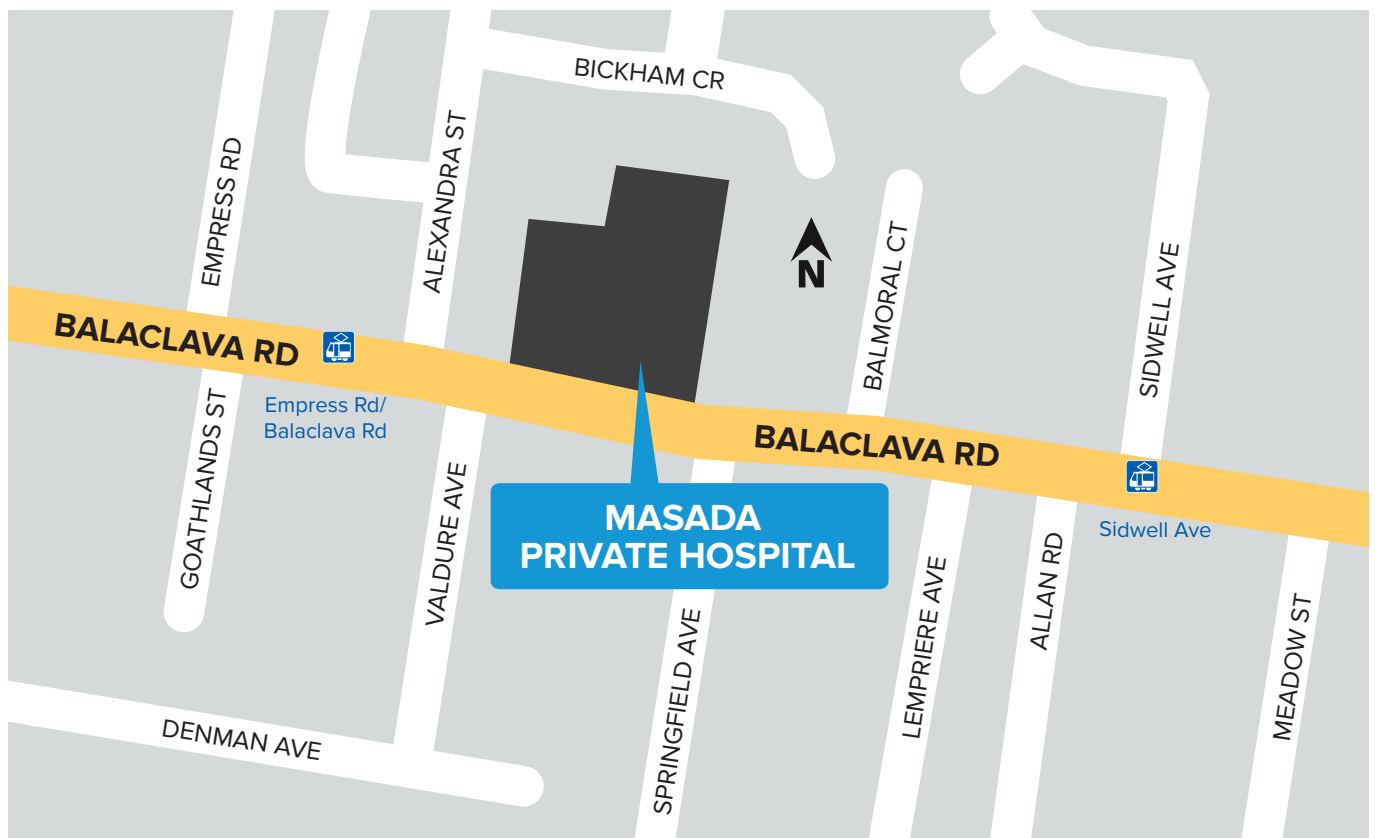

How to find us & where to park

- | | |
|--|---|
| Balaclava Rd - All day parking | Springfield Ave - East & West side
2 hour parking,
Monday to Friday, 8am - 6pm
Saturday, 8am - noon |
| Alexandra St - East side - 2 hour parking,
Monday to Friday, 8am - 6pm
West side - All day parking | Lempriere Ave - East & West side
All day parking |
| Empress Rd - School parking,
multiple time restrictions | Allan Rd - East side - All day parking
West side - No parking |
| Goathlands St - East side - 2 hour parking,
Monday to Friday, 8am - 6pm
West side - All day parking | Balmoral Crt - East side - 1 hour parking,
Monday to Friday, 8am - 6pm
West side - All day parking |
| Vadlure Ave - East side - 1 hour parking,
Monday to Friday, 8am - 6pm
West side - All day parking | Sidwell Ave - East side - All day parking
West side - All day parking |